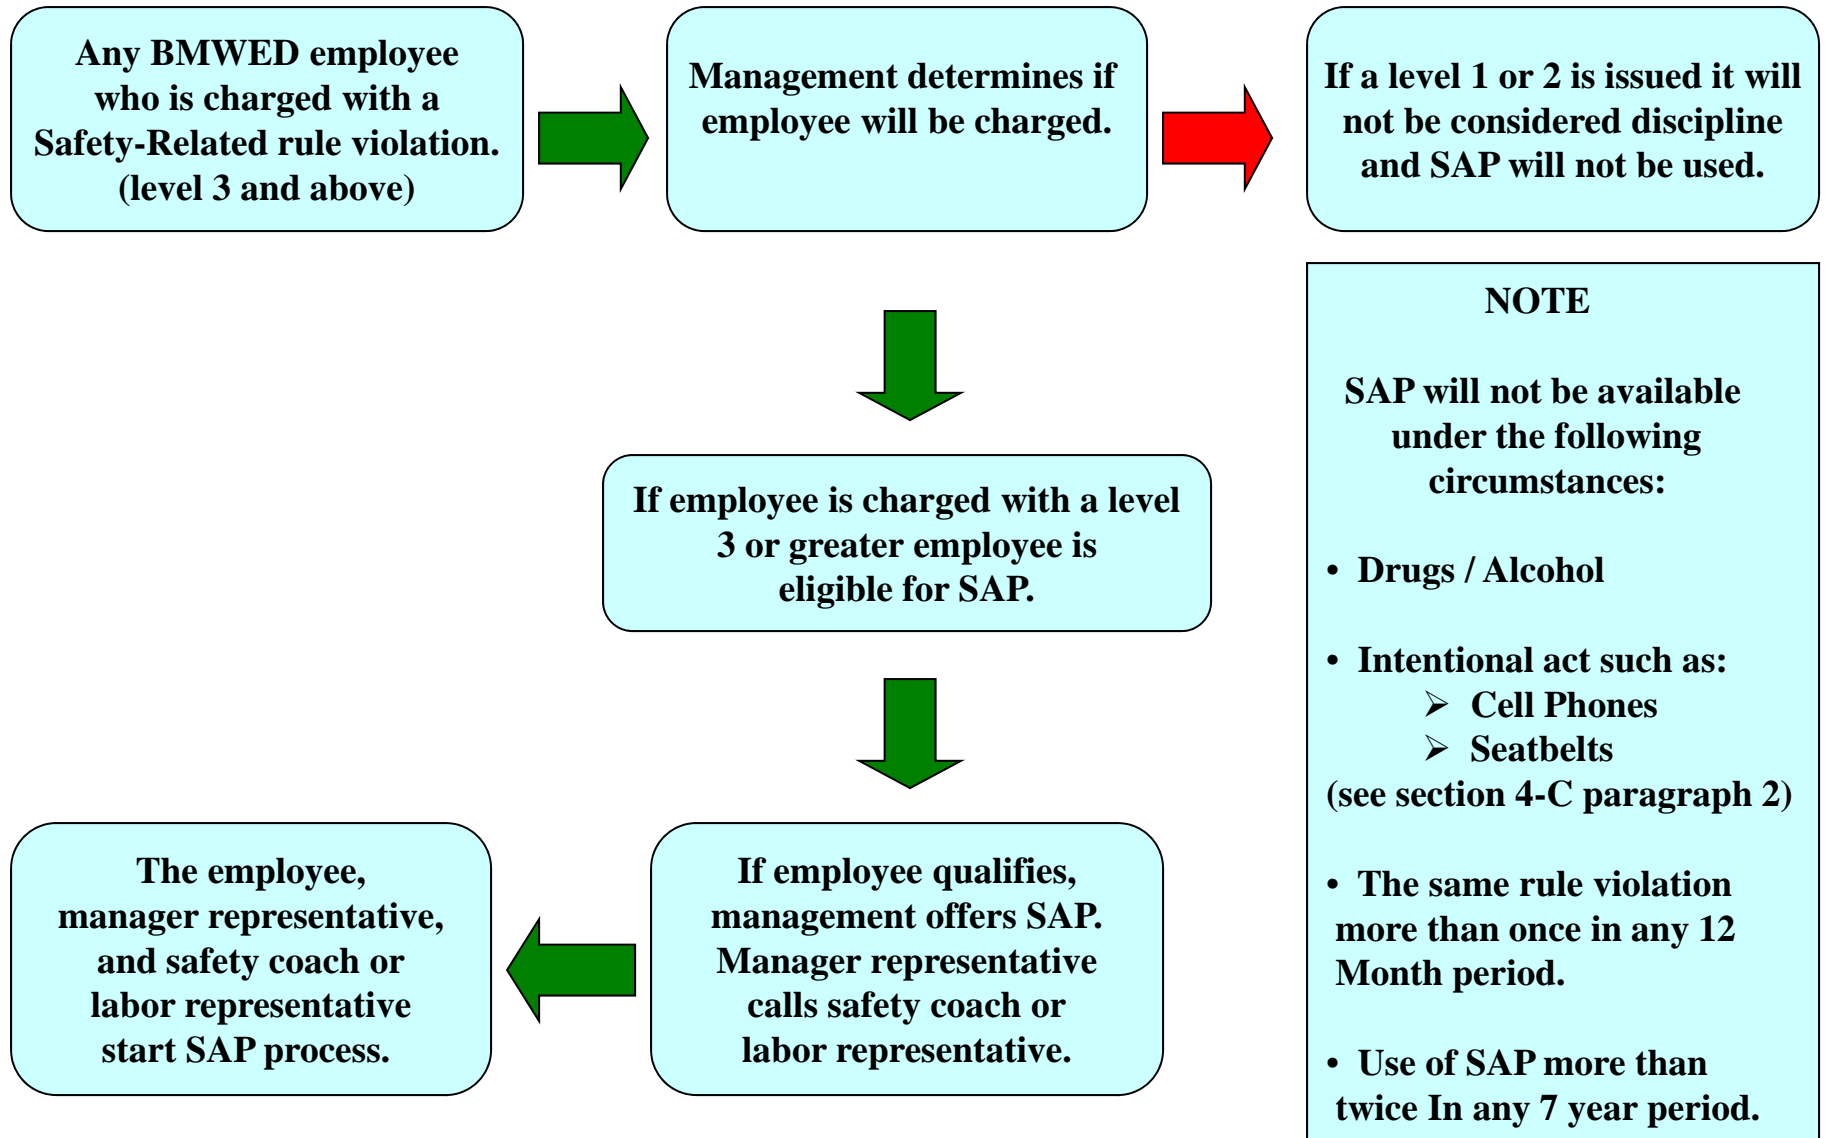

SAP (SAFETY ANALYSIS PROCESS) – FLOW CHART

Revised 7-1-12